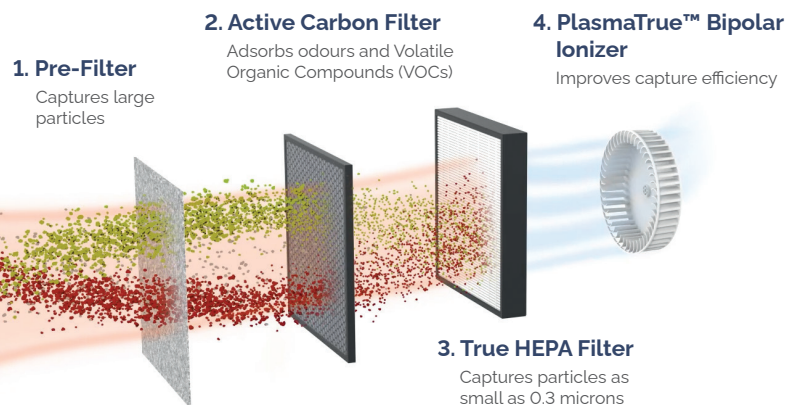

MAXIMUM VIRUS PROTECTION

AeraMax® Pro air purifiers remove airborne contaminants, including coronavirus, using a combination of smart and integrated technologies – **only from Fellowes.**

For months, the CDC, ASHRAE, and 'healthy building' scientific advocates have recommended portable air cleaners using HEPA filtration for protection against SARS-Cov-2. Fellowes AeraMax Pro air purifiers' four-stage True HEPA filtration system proved to be effective in reducing the aerosolised airborne concentration of Human Coronavirus 229E in a test chamber, reaching 99.99% airborne reduction within one hour of operation.

"These latest test results on the Fellowes AeraMax Pro air purifiers provided by an independent third-party accredited (ISO/IEC 17025) laboratory are significant. I continue to be impressed with the findings on the efficacy of this technology/device by Fellowes."

"Typically, single-strand RNA envelope viruses (e.g. common cold coronavirus 229E, etc.) are used as a surrogate for SARS CoV-2 to study the antiviral effect of a specific device."

Dr. Rajiv Sahay, Director of Environmental Diagnostics Laboratory at Pure Air Control Services based in Clearwater, Florida

Why Fellowes Air Purifiers? It Starts with Great Filtration

The four-stage filtration process uses the following proven methods to effectively clean the air:

Fellowes Air Purifiers Are Smart

For over a decade Fellowes AeraMax Pro air purifiers have been a leading choice for localised air purification. Fellowes is the only solution that combines True HEPA filtration with EnviroSmart and PureView Technologies.